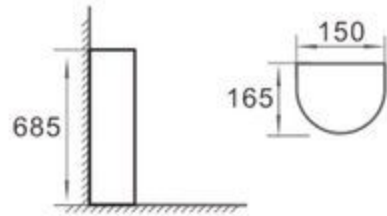

BASIN PEDESTAL

BASIN PEDESTAL - FULL HEIGHT

WB 6002 P

BASIN HALF PEDESTAL

WB 6003 P

BASIN PEDESTAL - FULL HEIGHT

WB 6005 P