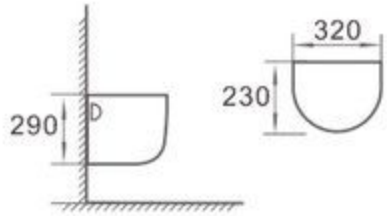

BASIN PEDESTAL

BASIN PEDESTAL - FULL HEIGHT

WB 6002 P

BASIN HALF PEDESTAL

WB 6003 P

BASIN PEDESTAL - FULL HEIGHT

WB 6005 P